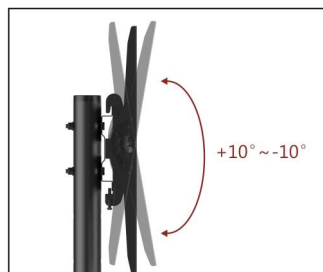

# Versatile & Compact TV Cart

For most 37"-70" LED/LCD Flat Panel TVs

**Panel Height Adjustment**  
promotes a customized placement to match different viewing needs anytime.

**Freely Tilting Mechanism**  
allows easy angle adjustment and reduces glare from lights or windows to obtain the optimal viewing comfort.

**Height Adjustable Component Shelf**  
offers more space to hold AV equipment.

**Sturdy Base with Heavy-duty Casters**  
supports easy maneuverability and ensures reliable performance for years of use.

## T1030

**MOST**  
37"-70"  
MAX VESA 600x400

**RATED**  
TV: 50kg/110lbs  
DVD: 10kg/22lbs

Four Times  
Strength  
Tested

**VESA**  
Compatible

200x200 400x200  
300x300 400x400  
600x400

## T1030T Telescopic Pole

**MOST**  
37"-70"  
MAX VESA 600x400

**RATED**  
TV: 40kg/88lbs  
DVD: 10kg/22lbs

Four Times  
Strength  
Tested

**VESA**  
Compatible

200x200 400x200  
300x300 400x400  
600x400