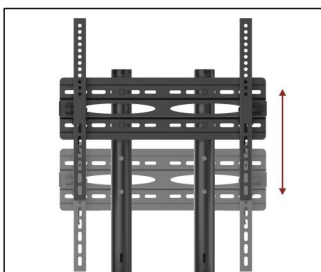

# Versatile & Compact TV Cart

For most 37"-70" LED/LCD Flat Panel TVs

**Panel Height Adjustment**  
promotes a customized placement to match different viewing needs anytime.

**Freely Tilting Mechanism**  
allows easy angle adjustment and reduces glare from lights or windows to obtain the optimal viewing comfort.

**Height Adjustable Component Shelf**  
offers more space to hold AV equipment.

**Sturdy Base with Heavy-duty Casters**  
supports easy maneuverability and ensures reliable performance for years of use.

# Versatile & Compact TV Cart

For most 37"-70" LED/LCD Flat Panel TVs

## T1030T Telescopic Pole

**MOST**  
37"-70"  
MAX VESA 600x400

**RATED**  
TV: 40kg/88lbs  
DVD: 10kg/22lbs

Four Times  
Strength  
Tested

**VESA**  
Compatible

200x200 400x200  
300x300 400x400  
600x400