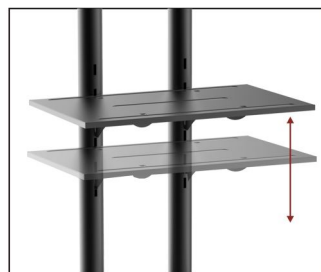

# Versatile & Compact TV Cart

For most 37"-70" LED/LCD Flat Panel TVs

**Panel Height Adjustment**  
promotes a customized placement to match different viewing needs anytime.

**Freely Tilting Mechanism**  
allows easy angle adjustment and reduces glare from lights or windows to obtain the optimal viewing comfort.

**Height Adjustable Component Shelf**  
offers more space to hold AV equipment.

**Sturdy Base with Heavy-duty Casters**  
supports easy maneuverability and ensures reliable performance for years of use.