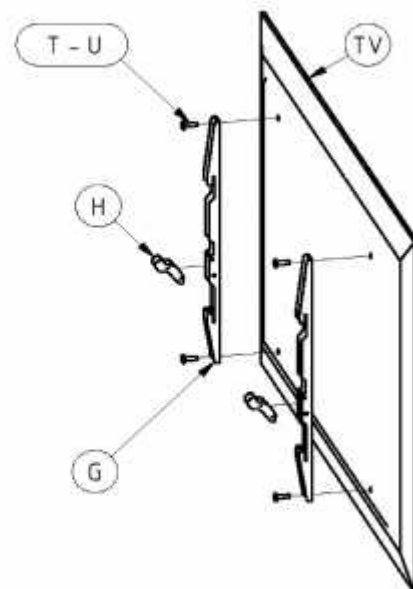

# SCREEN TOWER

Screen tower - 1/2

**Cod. 03117**

Screen tower - 2 / 2

Portata max 35 kg - lbs 77  
 Portata ripiano 5 kg - lbs 11

Max. weight capacity: 35 kg - lbs 77  
 Max weight capacity crystal shelf: 5 kg - lbs 11