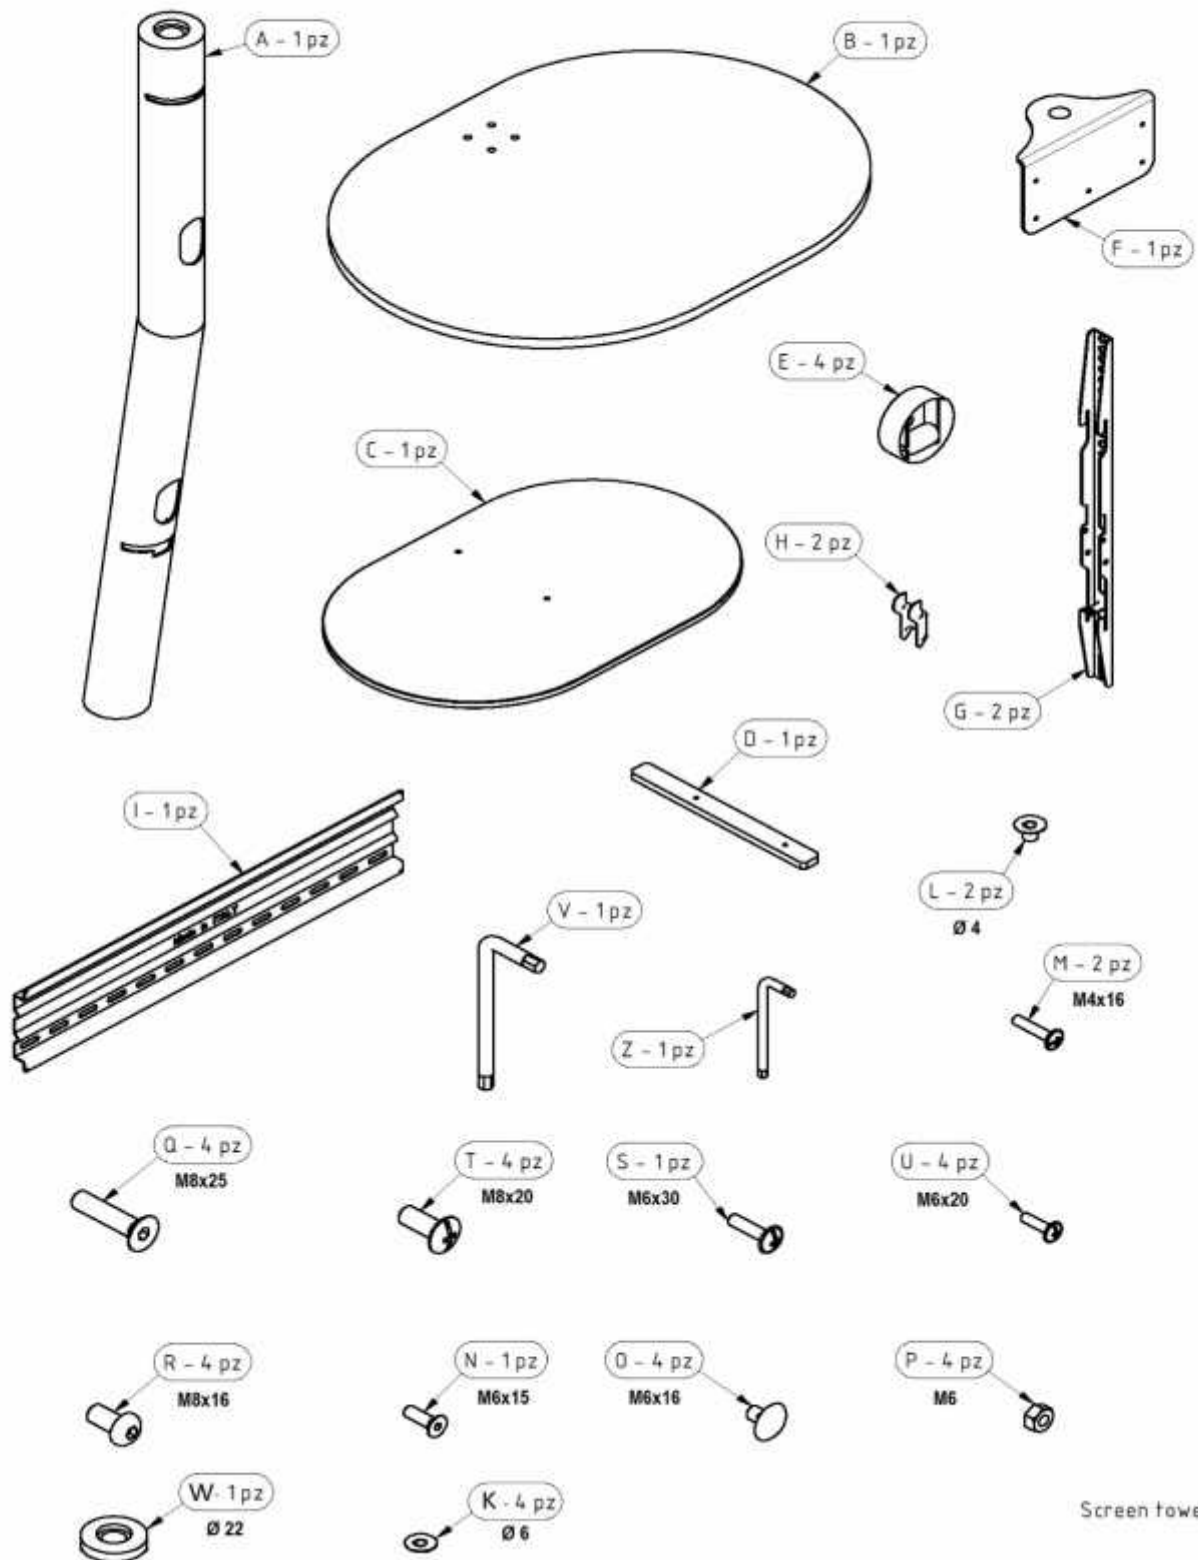

# SCREEN TOWER

Screen tower - 1/2

**Cod. 03117**

Screen tower - 2 / 2

Portata max 35 kg - lbs 77  
 Portata ripiano 5 kg - lbs 11

Max. weight capacity: 35 kg - lbs 77  
 Max weight capacity crystal shelf: 5 kg - lbs 11