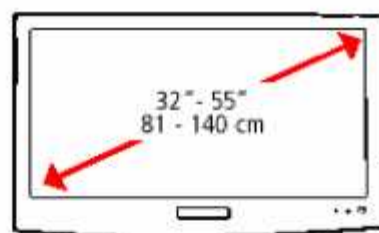

# SCREEN TOWER

Screen tower - 1/2

**Cod. 03117**

Screen tower - 2 / 2

Portata max 35 kg - lbs 77  
 Portata ripiano 5 kg - lbs 11

Max. weight capacity: 35 kg - lbs 77  
 Max weight capacity crystal shelf: 5 kg - lbs 11