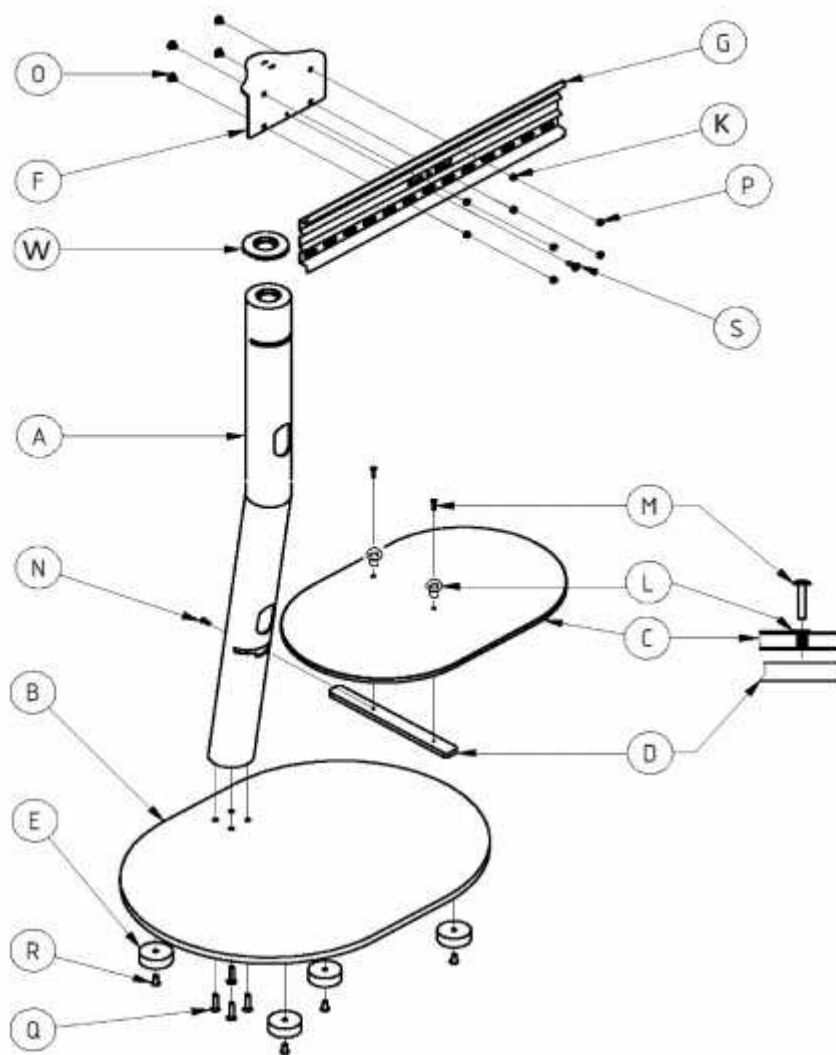

# SCREEN TOWER

Screen tower - 1/2

**Cod. 03117**

Screen tower - 2 / 2

Portata max 35 kg - lbs 77  
 Portata ripiano 5 kg - lbs 11

Max. weight capacity: 35 kg - lbs 77  
 Max weight capacity crystal shelf: 5 kg - lbs 11