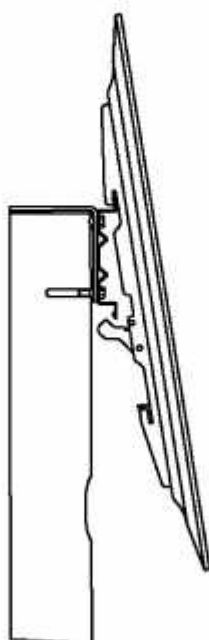

# SCREEN TOWER

Screen tower - 1/2

**Cod. 03117**

Screen tower - 2 / 2

Portata max 35 kg - lbs 77  
 Portata ripiano 5 kg - lbs 11

Max. weight capacity: 35 kg - lbs 77  
 Max weight capacity crystal shelf: 5 kg - lbs 11