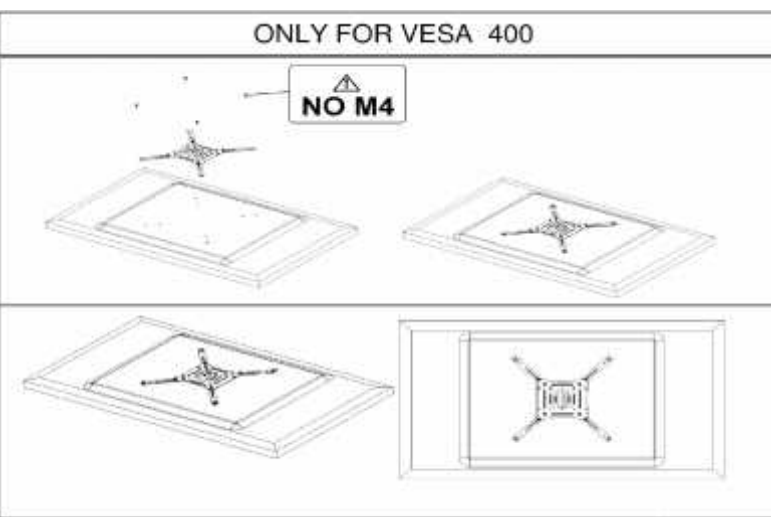

CLOUD & CLOUD MAXY

EN

Cable management hidden inside column.

Vesa: 100-200 x 100-200-400

Steel shelf

Retractable wheels

Colours: black / white

Max. weight capacity: 40 kg - lbs 88

Max weight capacity shelf: 6 kg - lbs 13

Passaggio Cavi nella colonna

Vesa: 100-200 x 100-200-400

Piano in metallo

Con ruote a scomparsa

Colore: nero / bianco

Portata max 40 kg - lbs 88

Portata ripiano 6 kg - lbs 13

A		1
B		1
C	M8x25	2
D		1
E		1
F		1
G	M8x25	1

H	M8	2
I	Ø 8	1
L	Ø 8 x 10	1
M	M8x50	1
N		1
O	M6x12	2

P	M6x20	4
Q	M8x20	4
R		4
S	M5	8
T	Ø 6	8
U	M5x12	8

Cod. 03585

CLOUD & CLOUD MAXY

CLOUD MAXY

CLOUD

Cod. 03585