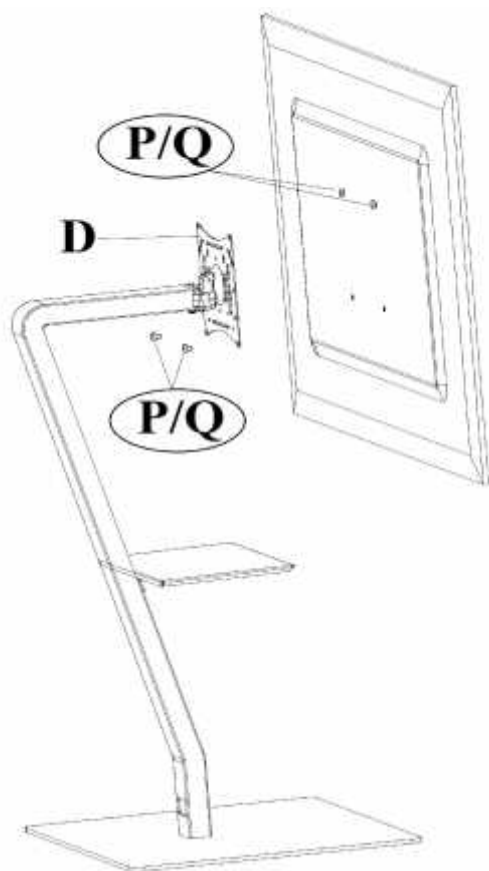

CLOUD & CLOUD MAXY

EN

Cable management hidden inside column.

Vesa: 100-200 x 100-200-400

Steel shelf

Retractable wheels

Colours: black / white

Max. weight capacity: 40 kg - lbs 88

Max weight capacity shelf: 6 kg - lbs 13

Passaggio Cavi nella colonna

Vesa: 100-200 x 100-200-400

Piano in metallo

Con ruote a scomparsa

Colore: nero / bianco

Portata max 40 kg - lbs 88

Portata ripiano 6 kg - lbs 13

A		1
B		1
C	M8x25	2
D		1
E		1
F		1
G	M8x25	1

H	M8	2
I	Ø 8	1
L	Ø 8 x 10	1
M	M8x50	1
N		1
O	M6x12	2

P	M6x20	4
Q	M8x20	4
R		4
S	M5	8
T	Ø 6	8
U	M5x12	8

Cod. 03585

CLOUD & CLOUD MAXY

CLOUD MAXY

CLOUD

Cod. 03585