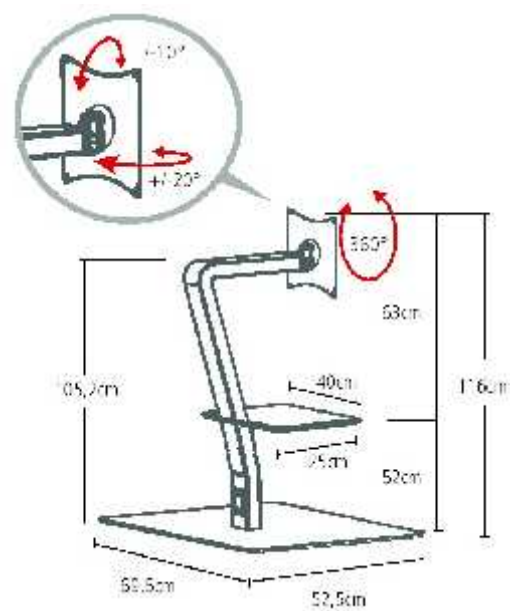

CLOUD & CLOUD MAXY

EN

Cable management hidden inside column.

Vesa: 100-200 x 100-200-400

Steel shelf

Retractable wheels

Colours: black / white

Max. weight capacity: 40 kg - lbs 88

Max weight capacity shelf: 6 kg - lbs 13

Passaggio Cavi nella colonna

Vesa: 100-200 x 100-200-400

Piano in metallo

Con ruote a scomparsa

Colore: nero / bianco

Portata max 40 kg - lbs 88

Portata ripiano 6 kg - lbs 13

A		1
B		1
C	M8x25	2
D		1
E		1
F		1
G	M8x25	1

H	M8	2
I	Ø 8	1
L	Ø 8 x 10	1
M	M8x50	1
N		1
O	M6x12	2

P	M6x20	4
Q	M8x20	4
R		4
S	M5	8
T	Ø 6	8
U	M5x12	8

Cod. 03585

CLOUD & CLOUD MAXY

CLOUD MAXY

CLOUD

Cod. 03585