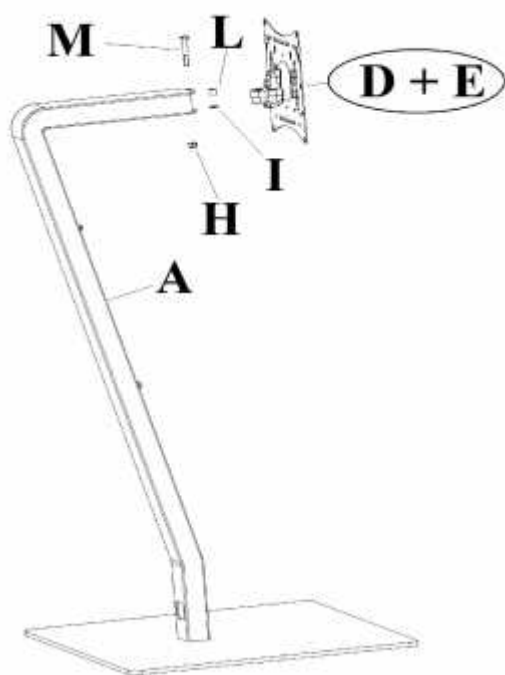

CLOUD & CLOUD MAXY

EN

Cable management hidden inside column.

Vesa: 100-200 x 100-200-400

Steel shelf

Retractable wheels

Colours: black / white

Max. weight capacity: 40 kg - lbs 88

Max weight capacity shelf: 6 kg - lbs 13

Passaggio Cavi nella colonna

Vesa: 100-200 x 100-200-400

Piano in metallo

Con ruote a scomparsa

Colore: nero / bianco

Portata max 40 kg - lbs 88

Portata ripiano 6 kg - lbs 13

A		1
B		1
C	M8x25	2
D		1
E		1
F		1
G	M8x25	1

H	M8	2
I	Ø 8	1
L	Ø 8 x 10	1
M	M8x50	1
N		1
O	M6x12	2

P	M6x20	4
Q	M8x20	4
R		4
S	M5	8
T	Ø 6	8
U	M5x12	8

Cod. 03585

CLOUD & CLOUD MAXY

CLOUD MAXY

CLOUD

Cod. 03585