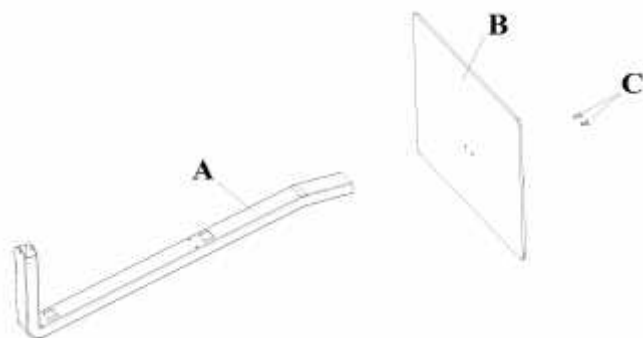

CLOUD & CLOUD MAXY

EN

Cable management hidden inside column.

Vesa: 100-200 x 100-200-400

Steel shelf

Retractable wheels

Colours: black / white

Max. weight capacity: 40 kg - lbs 88

Max weight capacity shelf: 6 kg - lbs 13

Passaggio Cavi nella colonna

Vesa: 100-200 x 100-200-400

Piano in metallo

Con ruote a scomparsa

Colore: nero / bianco

Portata max 40 kg - lbs 88

Portata ripiano 6 kg - lbs 13

A		1
B		1
C	M8x25	2
D		1
E		1
F		1
G	M8x25	1

H	M8	2
I	Ø 8	1
L	Ø 8 x 10	1
M	M8x50	1
N		1
O	M6x12	2

P	M6x20	4
Q	M8x20	4
R		4
S	M5	8
T	Ø 6	8
U	M5x12	8

Cod. 03585

CLOUD & CLOUD MAXY

CLOUD MAXY

CLOUD

Cod. 03585