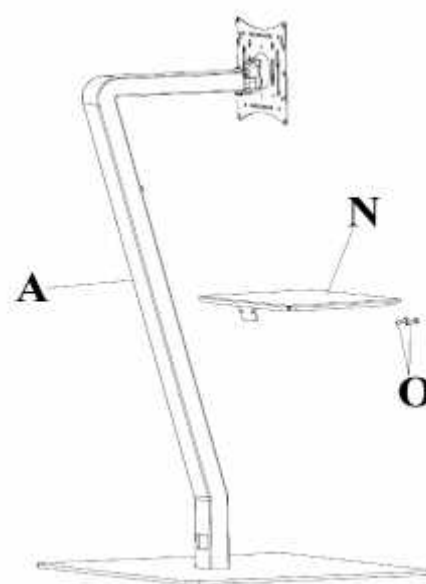

CLOUD & CLOUD MAXY

EN

Cable management hidden inside column.

Vesa: 100-200 x 100-200-400

Steel shelf

Retractable wheels

Colours: black / white

Max. weight capacity: 40 kg - lbs 88

Max weight capacity shelf: 6 kg - lbs 13

Passaggio Cavi nella colonna

Vesa: 100-200 x 100-200-400

Piano in metallo

Con ruote a scomparsa

Colore: nero / bianco

Portata max 40 kg - lbs 88

Portata ripiano 6 kg - lbs 13

A		1
B		1
C	M8x25	2
D		1
E		1
F		1
G	M8x25	1

H	M8	2
I	Ø 8	1
L	Ø 8 x 10	1
M	M8x50	1
N		1
O	M6x12	2

P	M6x20	4
Q	M8x20	4
R		4
S	M5	8
T	Ø 6	8
U	M5x12	8

Cod. 03585

CLOUD & CLOUD MAXY

CLOUD MAXY

CLOUD

Cod. 03585