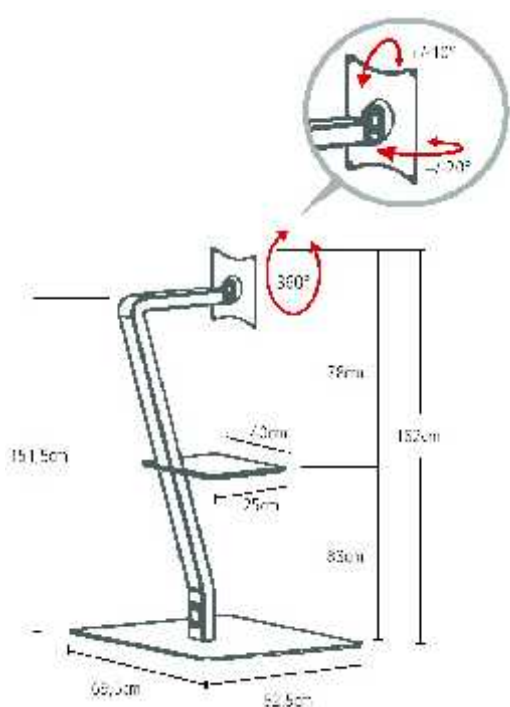

CLOUD & CLOUD MAXY

EN

Cable management hidden inside column.

Vesa: 100-200 x 100-200-400

Steel shelf

Retractable wheels

Colours: black / white

Max. weight capacity: 40 kg - lbs 88

Max weight capacity shelf: 6 kg - lbs 13

Passaggio Cavi nella colonna

Vesa: 100-200 x 100-200-400

Piano in metallo

Con ruote a scomparsa

Colore: nero / bianco

Portata max 40 kg - lbs 88

Portata ripiano 6 kg - lbs 13

A		1
B		1
C	M8x25	2
D		1
E		1
F		1
G	M8x25	1

H	M8	2
I	Ø 8	1
L	Ø 8 x 10	1
M	M8x50	1
N		1
O	M6x12	2

P	M6x20	4
Q	M8x20	4
R		4
S	M5	8
T	Ø 6	8
U	M5x12	8

Cod. 03585

CLOUD & CLOUD MAXY

CLOUD MAXY

CLOUD

Cod. 03585