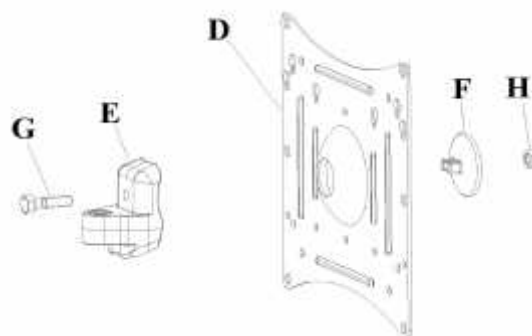

CLOUD & CLOUD MAXY

EN

Cable management hidden inside column.

Vesa: 100-200 x 100-200-400

Steel shelf

Retractable wheels

Colours: black / white

Max. weight capacity: 40 kg - lbs 88

Max weight capacity shelf: 6 kg - lbs 13

Passaggio Cavi nella colonna

Vesa: 100-200 x 100-200-400

Piano in metallo

Con ruote a scomparsa

Colore: nero / bianco

Portata max 40 kg - lbs 88

Portata ripiano 6 kg - lbs 13

A		1
B		1
C	M8x25	2
D		1
E		1
F		1
G	M8x25	1

H	M8	2
I	Ø 8	1
L	Ø 8 x 10	1
M	M8x50	1
N		1
O	M6x12	2

P	M6x20	4
Q	M8x20	4
R		4
S	M5	8
T	Ø 6	8
U	M5x12	8

Cod. 03585

CLOUD & CLOUD MAXY

CLOUD MAXY

CLOUD

Cod. 03585