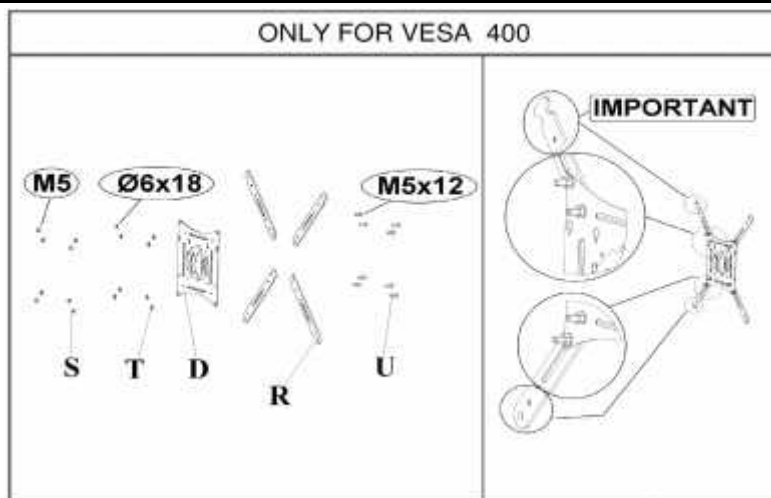

CLOUD & CLOUD MAXY

EN

Cable management hidden inside column.

Vesa: 100-200 x 100-200-400

Steel shelf

Retractable wheels

Colours: black / white

Max. weight capacity: 40 kg - lbs 88

A		1
B		1
C	M8x25	2
D		1
E		1
F		1
G	M8x25	1

H	M8	2
I	Ø 8	1
L	Ø 8 x 10	1
M	M8x50	1
N		1
O	M6x12	2

P	M6x20	4
Q	M8x20	4
R		4
S	M5	8
T	Ø 6	8
U	M5x12	8

Cod. 03585

CLOUD & CLOUD MAXY

CLOUD MAXY

CLOUD

Cod. 03585