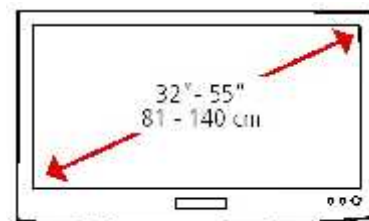

CLOUD & CLOUD MAXY

EN

Cable management hidden inside column.

Vesa: 100-200 x 100-200-400

Steel shelf

Retractable wheels

Colours: black / white

Max. weight capacity: 40 kg - lbs 88

Max weight capacity shelf: 6 kg - lbs 13

Passaggio Cavi nella colonna

Vesa: 100-200 x 100-200-400

Piano in metallo

Con ruote a scomparsa

Colore: nero / bianco

Portata max 40 kg - lbs 88

Portata ripiano 6 kg - lbs 13

A		1
B		1
C	M8x25	2
D		1
E		1
F		1
G	M8x25	1

H	M8	2
I	Ø 8	1
L	Ø 8 x 10	1
M	M8x50	1
N		1
O	M6x12	2

P	M6x20	4
Q	M8x20	4
R		4
S	M5	8
T	Ø 6	8
U	M5x12	8

Cod. 03585

CLOUD & CLOUD MAXY

CLOUD MAXY

CLOUD

Cod. 03585