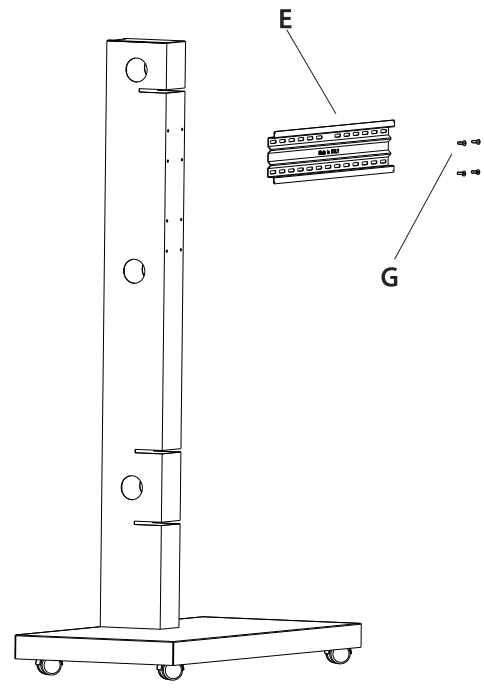

Jolly Tower Black

 da 32" a 55" - da 81cm a 140cm
from 32" to 55" - from 81cm to 140cm

 4 ruote di movimentazione
with the 4 wheels the Stand can also easily be moved

VESA minimo 100 massimo 600
VESA min 100 up to VESA 600

Cod. 03080

1

2

3

4

5

6