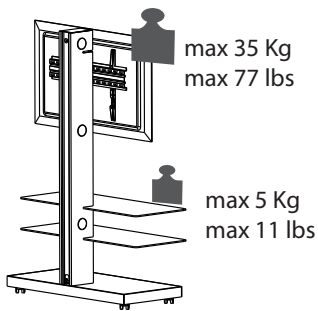

Jolly Tower Black

 da 32" a 55" - da 81cm a 140cm
from 32" to 55" - from 81cm to 140cm

 4 ruote di movimentazione
with the 4 wheels the Stand can also easily be moved

VESA minimo 100 massimo 600
VESA min 100 up to VESA 600