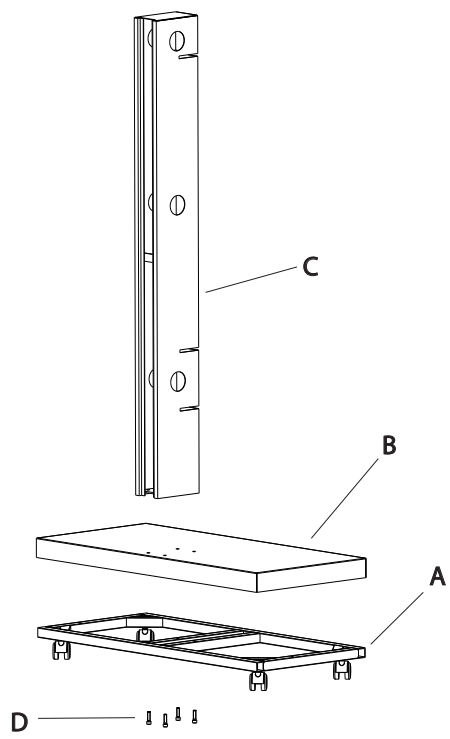

Jolly Tower Black

 da 32" a 55" - da 81cm a 140cm
from 32" to 55" - from 81cm to 140cm

 4 ruote di movimentazione
with the 4 wheels the Stand can also easily be moved

VESA minimo 100 massimo 600
VESA min 100 up to VESA 600

Cod. 03080

1

2

3

4

5

6